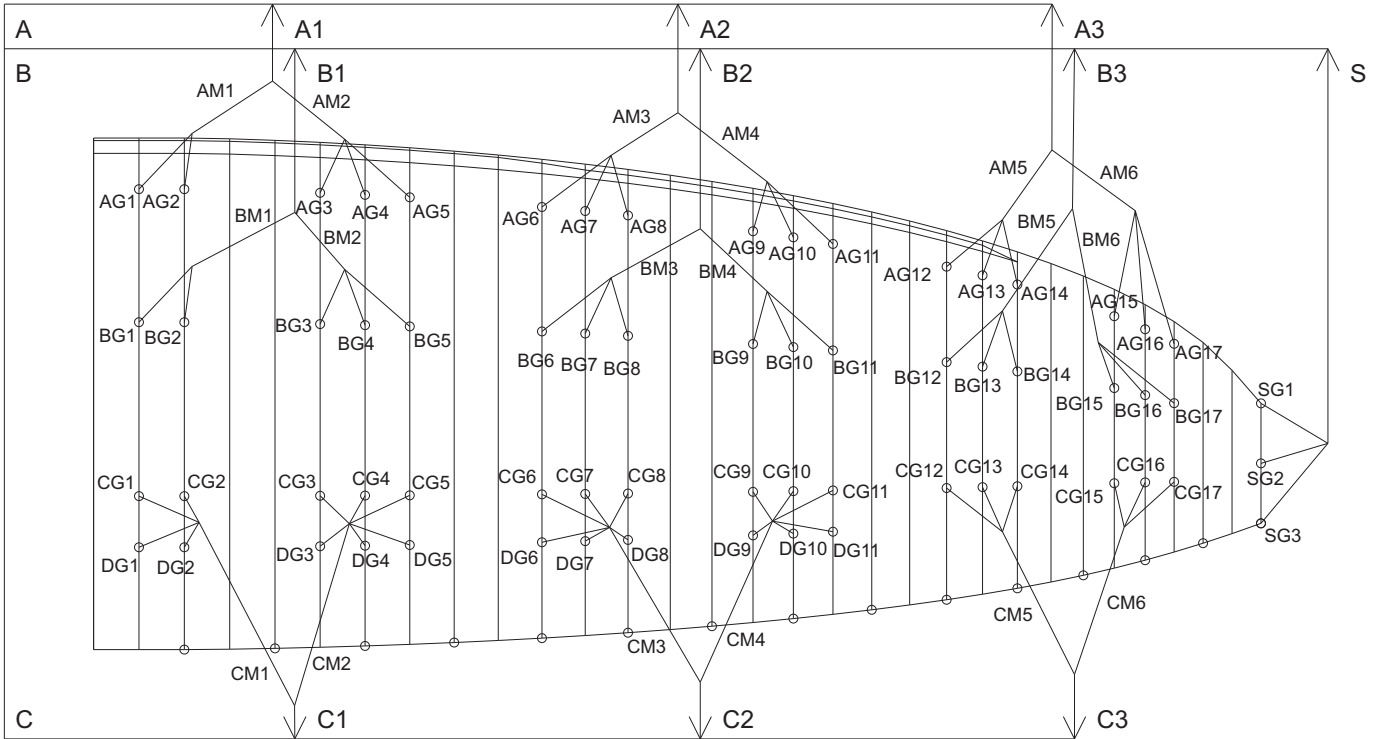

# RADIX

FF

|      | Radix |       |       | Leinentyp |                 |
|------|-------|-------|-------|-----------|-----------------|
|      | 18    | 19.5  | 21    |           |                 |
| A1   | 398.2 | 415   | 430.4 | Liros     | TSL 380 red     |
| A2   | 418.6 | 436.7 | 453.3 | Liros     | TSL 380 red     |
| A3   | 462.8 | 483.3 | 501.9 | Liros     | TSL 280 red     |
| AM1  | 215.6 | 224.5 | 232.7 | Liros     | TSL 220 red     |
| AM2  | 209.4 | 218.3 | 226.4 | Liros     | TSL 220 red     |
| AM3  | 185.7 | 193.4 | 200.4 | Liros     | TSL 220 red     |
| AM4  | 181.2 | 188.9 | 196.0 | Liros     | TSL 220 red     |
| AM5  | 124.1 | 129.2 | 133.9 | Liros     | TSL 140 red     |
| AM6  | 111.1 | 115.8 | 120.2 | Liros     | TSL 140 red     |
| AG1  | 60.4  | 63    | 65.3  | Liros     | PPSL 120 red    |
| AG2  | 57.2  | 59.7  | 61.9  | Liros     | PPSL 120 red    |
| AG3  | 60.2  | 62.8  | 65    | Liros     | PPSL 120 red    |
| AG4  | 58    | 60.4  | 62.7  | Liros     | PPSL 70 red     |
| AG5  | 61.2  | 63.8  | 66.1  | Liros     | PPSL 70 red     |
| AG6  | 61.2  | 63.9  | 66.1  | Liros     | PPSL 70 red     |
| AG7  | 55.6  | 58    | 60.1  | Liros     | PPSL 70 red     |
| AG8  | 54.9  | 57.3  | 59.4  | Liros     | PPSL 70 red     |
| AG9  | 54.3  | 56.6  | 58.7  | Liros     | PPSL 70 red     |
| AG10 | 51.8  | 54    | 56    | Liros     | PPSL 70 red     |
| AG11 | 53.9  | 56.2  | 58.3  | Liros     | PPSL 70 red     |
| AG12 | 52.7  | 54.9  | 56.9  | Liros     | PPSL 70 red     |
| AG13 | 45.5  | 47.4  | 49.2  | Liros     | PPSL 70 red     |
| AG14 | 42.3  | 44.1  | 45.9  | Liros     | PPSL 70 red     |
| AG15 | 42.9  | 44.7  | 46.4  | Liros     | PPSL 70 red     |
| AG16 | 38.5  | 40.1  | 41.6  | Liros     | PPSL 70 red     |
| AG17 | 38.3  | 40.1  | 41.6  | Liros     | PPSL 70 red     |
| B1   | 393   | 409.7 | 424.9 | Liros     | TSL 380 yellow  |
| B2   | 413   | 431   | 447.4 | Liros     | TSL 380 yellow  |
| B3   | 457.5 | 477.7 | 496.2 | Liros     | TSL 280 yellow  |
| BM1  | 215.5 | 224.4 | 232.6 | Liros     | TSL 220 yellow  |
| BM2  | 209.4 | 218.3 | 226.4 | Liros     | TSL 220 yellow  |
| BM3  | 186.4 | 194.1 | 201.1 | Liros     | TSL 220 yellow  |
| BM4  | 180.1 | 187.8 | 194.8 | Liros     | TSL 220 yellow  |
| BM5  | 123.1 | 128.2 | 132.9 | Liros     | TSL 140 yellow  |
| BM6  | 111.6 | 116.4 | 120.8 | Liros     | TSL 140 yellow  |
| BG1  | 60.4  | 63    | 65.3  | Liros     | PPSL 120 yellow |
| BG2  | 57.2  | 59.7  | 61.9  | Liros     | PPSL 120 yellow |
| BG3  | 60.2  | 62.7  | 65    | Liros     | PPSL 120 yellow |
| BG4  | 58    | 60.4  | 62.7  | Liros     | PPSL 70 yellow  |
| BG5  | 61.2  | 63.8  | 66.1  | Liros     | PPSL 70 yellow  |
| BG6  | 61.2  | 63.8  | 66.1  | Liros     | PPSL 70 yellow  |
| BG7  | 55.6  | 58    | 60.1  | Liros     | PPSL 70 yellow  |
| BG8  | 54.9  | 57.3  | 59.4  | Liros     | PPSL 70 yellow  |
| BG9  | 54.7  | 56.8  | 59    | Liros     | PPSL 70 yellow  |
| BG10 | 51.8  | 54    | 56    | Liros     | PPSL 70 yellow  |
| BG11 | 53.2  | 55.5  | 57.6  | Liros     | PPSL 70 yellow  |
| BG12 | 52.3  | 54.3  | 56.3  | Liros     | PPSL 70 yellow  |
| BG13 | 45.5  | 47.4  | 49.2  | Liros     | PPSL 70 yellow  |
| BG14 | 42.5  | 44.3  | 45.9  | Liros     | PPSL 70 yellow  |
| BG15 | 42.5  | 44.3  | 45.9  | Liros     | PPSL 70 yellow  |
| BG16 | 38.5  | 40.2  | 41.6  | Liros     | PPSL 70 yellow  |
| BG17 | 38    | 39.6  | 41.2  | Liros     | PPSL 70 yellow  |
| C1   | 405.8 | 423.2 | 439   | Liros     | TSL 380 yellow  |
| C2   | 423.4 | 441.9 | 458.9 | Liros     | TSL 380 yellow  |