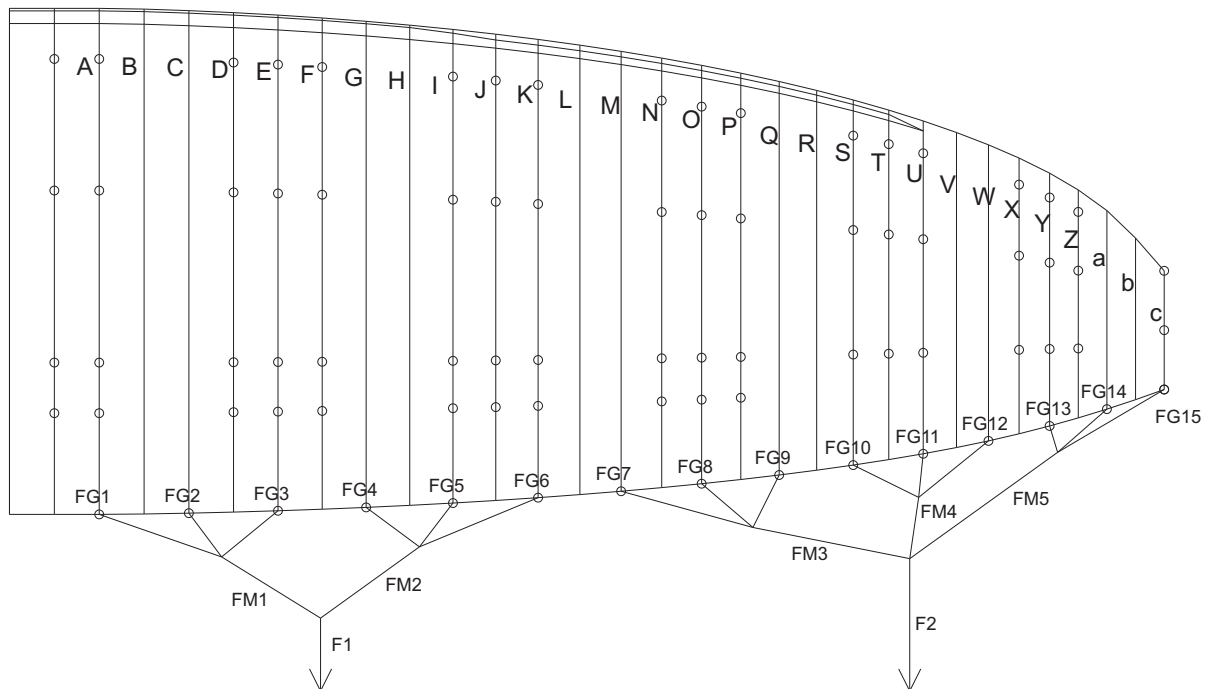

# RADIX

FF

|      | Radix |       |       | Leinentyp |                 |
|------|-------|-------|-------|-----------|-----------------|
|      | 18    | 19.5  | 21    |           |                 |
| A1   | 398.2 | 415   | 430.4 | Liros     | TSL 380 red     |
| A2   | 418.6 | 436.7 | 453.3 | Liros     | TSL 380 red     |
| A3   | 462.8 | 483.3 | 501.9 | Liros     | TSL 280 red     |
| AM1  | 215.6 | 224.5 | 232.7 | Liros     | TSL 220 red     |
| AM2  | 209.4 | 218.3 | 226.4 | Liros     | TSL 220 red     |
| AM3  | 185.7 | 193.4 | 200.4 | Liros     | TSL 220 red     |
| AM4  | 181.2 | 188.9 | 196.0 | Liros     | TSL 220 red     |
| AM5  | 124.1 | 129.2 | 133.9 | Liros     | TSL 140 red     |
| AM6  | 111.1 | 115.8 | 120.2 | Liros     | TSL 140 red     |
| AG1  | 60.4  | 63    | 65.3  | Liros     | PPSL 120 red    |
| AG2  | 57.2  | 59.7  | 61.9  | Liros     | PPSL 120 red    |
| AG3  | 60.2  | 62.8  | 65    | Liros     | PPSL 120 red    |
| AG4  | 58    | 60.4  | 62.7  | Liros     | PPSL 70 red     |
| AG5  | 61.2  | 63.8  | 66.1  | Liros     | PPSL 70 red     |
| AG6  | 61.2  | 63.9  | 66.1  | Liros     | PPSL 70 red     |
| AG7  | 55.6  | 58    | 60.1  | Liros     | PPSL 70 red     |
| AG8  | 54.9  | 57.3  | 59.4  | Liros     | PPSL 70 red     |
| AG9  | 54.3  | 56.6  | 58.7  | Liros     | PPSL 70 red     |
| AG10 | 51.8  | 54    | 56    | Liros     | PPSL 70 red     |
| AG11 | 53.9  | 56.2  | 58.3  | Liros     | PPSL 70 red     |
| AG12 | 52.7  | 54.9  | 56.9  | Liros     | PPSL 70 red     |
| AG13 | 45.5  | 47.4  | 49.2  | Liros     | PPSL 70 red     |
| AG14 | 42.3  | 44.1  | 45.9  | Liros     | PPSL 70 red     |
| AG15 | 42.9  | 44.7  | 46.4  | Liros     | PPSL 70 red     |
| AG16 | 38.5  | 40.1  | 41.6  | Liros     | PPSL 70 red     |
| AG17 | 38.3  | 40.1  | 41.6  | Liros     | PPSL 70 red     |
| B1   | 393   | 409.7 | 424.9 | Liros     | TSL 380 yellow  |
| B2   | 413   | 431   | 447.4 | Liros     | TSL 380 yellow  |
| B3   | 457.5 | 477.7 | 496.2 | Liros     | TSL 280 yellow  |
| BM1  | 215.5 | 224.4 | 232.6 | Liros     | TSL 220 yellow  |
| BM2  | 209.4 | 218.3 | 226.4 | Liros     | TSL 220 yellow  |
| BM3  | 186.4 | 194.1 | 201.1 | Liros     | TSL 220 yellow  |
| BM4  | 180.1 | 187.8 | 194.8 | Liros     | TSL 220 yellow  |
| BM5  | 123.1 | 128.2 | 132.9 | Liros     | TSL 140 yellow  |
| BM6  | 111.6 | 116.4 | 120.8 | Liros     | TSL 140 yellow  |
| BG1  | 60.4  | 63    | 65.3  | Liros     | PPSL 120 yellow |
| BG2  | 57.2  | 59.7  | 61.9  | Liros     | PPSL 120 yellow |
| BG3  | 60.2  | 62.7  | 65    | Liros     | PPSL 120 yellow |
| BG4  | 58    | 60.4  | 62.7  | Liros     | PPSL 70 yellow  |
| BG5  | 61.2  | 63.8  | 66.1  | Liros     | PPSL 70 yellow  |
| BG6  | 61.2  | 63.8  | 66.1  | Liros     | PPSL 70 yellow  |
| BG7  | 55.6  | 58    | 60.1  | Liros     | PPSL 70 yellow  |
| BG8  | 54.9  | 57.3  | 59.4  | Liros     | PPSL 70 yellow  |
| BG9  | 54.7  | 56.8  | 59    | Liros     | PPSL 70 yellow  |
| BG10 | 51.8  | 54    | 56    | Liros     | PPSL 70 yellow  |
| BG11 | 53.2  | 55.5  | 57.6  | Liros     | PPSL 70 yellow  |
| BG12 | 52.3  | 54.3  | 56.3  | Liros     | PPSL 70 yellow  |
| BG13 | 45.5  | 47.4  | 49.2  | Liros     | PPSL 70 yellow  |
| BG14 | 42.5  | 44.3  | 45.9  | Liros     | PPSL 70 yellow  |
| BG15 | 42.5  | 44.3  | 45.9  | Liros     | PPSL 70 yellow  |
| BG16 | 38.5  | 40.2  | 41.6  | Liros     | PPSL 70 yellow  |
| BG17 | 38    | 39.6  | 41.2  | Liros     | PPSL 70 yellow  |
| C1   | 405.8 | 423.2 | 439   | Liros     | TSL 380 yellow  |
| C2   | 423.4 | 441.9 | 458.9 | Liros     | TSL 380 yellow  |