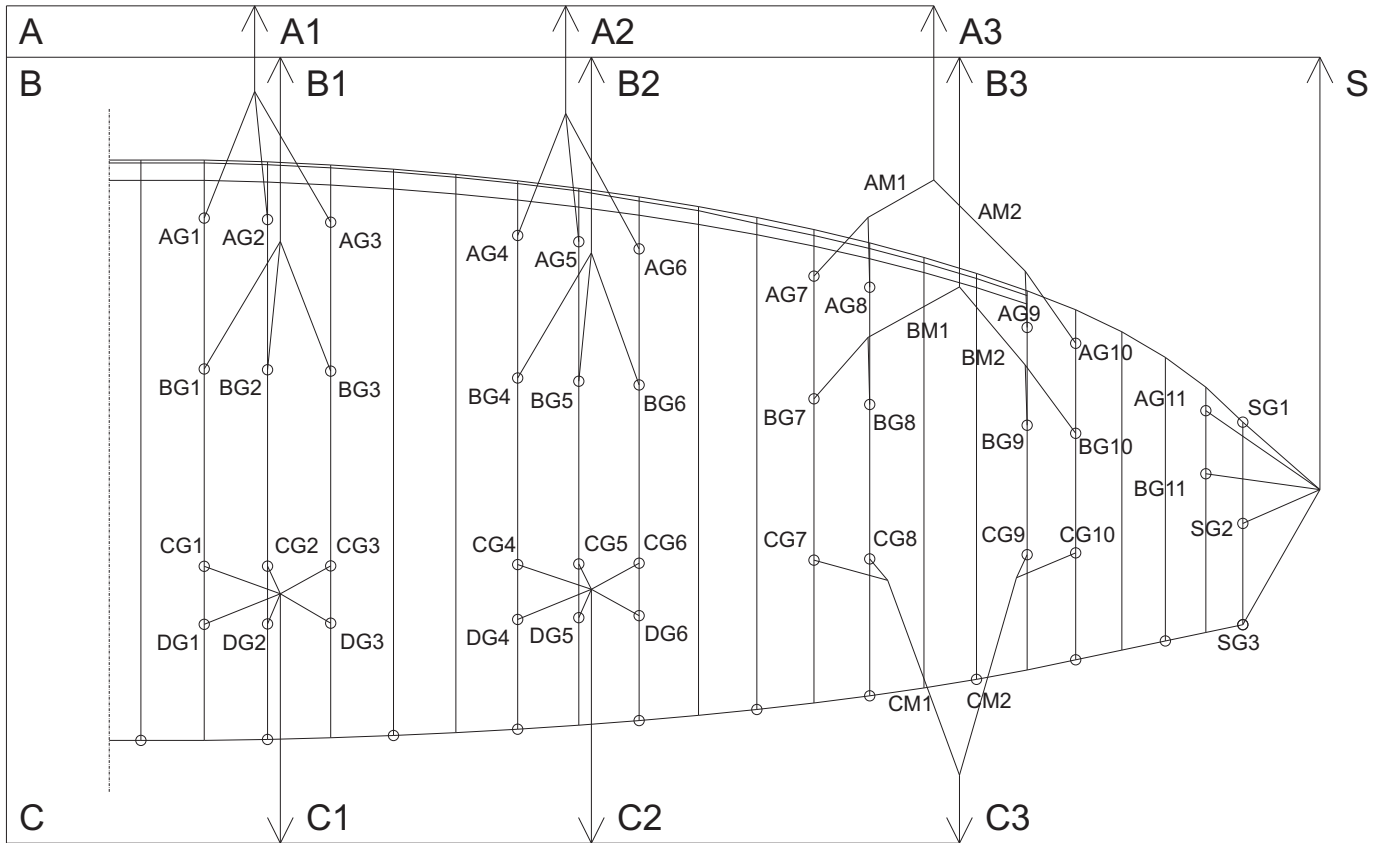

MATRIX

	Matrix				Leinentyp
	16	18	20	22	
A1	561.1	588.6	614.3	637.5	Liros TSL 380 red
A2	557.2	584.6	610.6	634	Liros TSL 380 red
A3	424.9	445.5	464.6	481.7	Liros TSL 280 red
AM1	156.7	165.7	174.4	182.6	Liros TSL 140 red
AM2	140.9	149.5	157.7	165.5	Liros TSL 140 red
AG1	78.5	83.1	87.5	91.6	Liros PPSL 120 red
AG2	74.1	78.5	82.7	86.7	Liros PPSL 120 red
AG3	76.4	81	85.5	89.6	Liros PPSL 120 red
AG4	76.1	80.6	84.8	88.8	Liros PPSL 120 red
AG5	71.2	75.4	79.5	83.3	Liros PPSL 120 red
AG6	72.4	76.8	81	85	Liros PPSL 120 red
AG7	40.4	42.7	45	47.1	Liros DSL 70 red
AG8	33.9	36	38	39.8	Liros DSL 70 red
AG9	33.9	36	37.9	39.7	Liros DSL 70 red
AG10	31.3	33.2	35	36.8	Liros DSL 70 red
AG11	93.9	99.3	104.6	109.5	Liros DSL 70 orange
B1	554.8	581.9	607.1	630	Liros TSL 380 yellow
B2	551.3	578.4	604	627	Liros TSL 380 yellow
B3	417.8	438	456.6	473.3	Liros TSL 280 yellow
BM1	155.8	164.8	173.4	181.5	Liros TSL 140 yellow
BM2	141.2	149.8	158.1	166	Liros TSL 140 yellow
BG1	78.4	83	87.5	91.5	Liros PPSL 120 yellow
BG2	74.1	78.5	82.7	86.7	Liros PPSL 120 yellow
BG3	76.4	81	85.5	89.7	Liros PPSL 120 yellow
BG4	75.9	80.2	84.6	88.5	Liros PPSL 120 yellow
BG5	71.2	75.4	79.5	83.3	Liros PPSL 120 yellow
BG6	72.4	76.8	81.1	85.1	Liros PPSL 120 yellow
BG7	40.1	42.4	44.6	46.7	Liros DSL 70 yellow
BG8	33.9	36.2	38.2	40	Liros DSL 70 yellow
BG9	33.9	35.7	37.7	39.6	Liros DSL 70 yellow
BG10	31	32.9	34.7	36.4	Liros DSL 70 yellow
BG11	91.8	97.1	102.2	107	Liros DSL 70 orange
C1	566.9	594.8	620.8	644.3	Liros TSL 380 yellow
C2	562	590.1	616.2	639.9	Liros TSL 380 yellow
C3	423.1	443.7	462.7	479.8	Liros TSL 280 yellow
CM1	157	166	174.7	182.9	Liros TSL 140 yellow
CM2	139.4	147.9	156.1	163.8	Liros TSL 140 yellow
CG1	77.9	82.4	86.8	90.8	Liros DSL 70 yellow
CG2	73.3	77.6	81.8	85.7	Liros DSL 70 yellow
CG3	75.7	80.2	84.6	88.7	Liros DSL 70 yellow
CG4	75.7	80.2	84.3	88.2	Liros DSL 70 yellow
CG5	70.5	74.7	78.7	82.4	Liros DSL 70 yellow
CG6	71.5	75.8	80	83.9	Liros DSL 70 yellow
CG7	40.4	42.7	45	47.1	Liros DSL 70 yellow
CG8	33.9	35.7	37.7	39.6	Liros DSL 70 yellow
CG9	34.3	36.2	38.2	40	Liros DSL 70 yellow
CG10	30.4	32.3	34.1	35.7	Liros DSL 70 yellow
DG1	85.3	89.6	94.1	97.7	Liros DSL 70 yellow
DG2	81.1	85.2	89.6	93	Liros DSL 70 yellow
DG3	83.1	87.4	92	95.5	Liros DSL 70 yellow
DG4	82.6	86.7	90.7	92.7	Liros DSL 70 yellow
DG5	77.5	81.5	84.8	87.1	Liros DSL 70 yellow
DG6	78	82.1	85.5	87.9	Liros DSL 70 yellow
S	467.5	491.5	513.9	534.2	Liros TSL 190 red